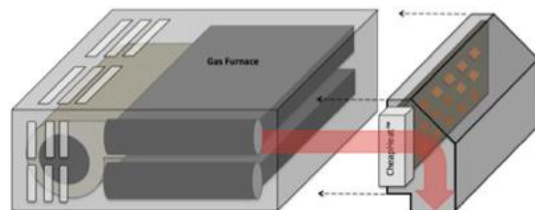

Red arrow denotes the correct airflow plenum model Enclosure.