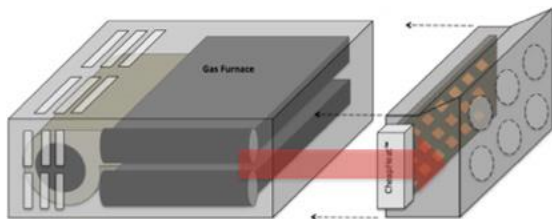

RV Comfort Systems LLC.

www.rvcomfortsystems.com

CheapHeat™

List of Gas Furnaces Electric Hybrid Kit Compatible with

*** Be sure to confirm you have **CLEARANCE** (see "[find the right add-on system](#)") ***

Atwood:

- Direct Discharge Furnace—Not available
- 8500 Series --- Not Available (Replaced with [all Electric Furnace](#))
- 8900 Series Single speed --- YES
- 8900 -2450 Series --- Not Available (Replaced with [all Electric Furnace](#))
- AFMD Series --- YES
- AFLD Series --- YES

Dometic:

- DFMD Series --- YES
- DFLD Series --- YES

Suburban:

- NT-12 thru 20 Direct Discharge **DUCTLESS** (Small 9 1/2 x 9 1/2 x 20 Cabinet) ---YES
- NT-12 thru 20 Direct Discharge **DUCTED** (Small 9 1/2 x 9 1/2 x 20 Cabinet) --- Not Available
- NT- 24 MBTU and larger (Large 12 x 12 x 20 Cabinet) ---
  Not Available (Replace with [all Electric Furnace](#))
- SF Series --- YES
- SH Series --- YES
- SH2542 Series (2-Speed) --- YES

For additional questions contact us by phone or e-mail:

Between 9:00 AM and 6:00 PM (West Coast Time) Phone: 425-408-3140

e-mail: info@rvcomfortsystems.com

Red arrow denotes the correct airflow ducted model enclosure.